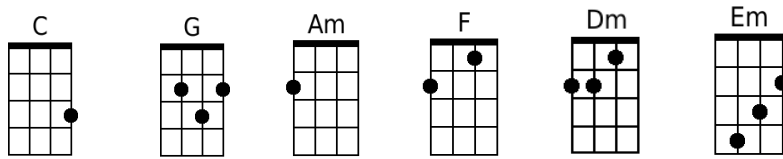

# Killeagh Chords by Kingfishr, 3/4 time, D-, du, du

[Am], [G], [C], [F], [Am], [G], [F], [F], [F], [F]2,

From the [Am] woods of Glen-[G] bower to the [C] river Dis-[F] sour, From the [Am] arms of my [G] mo-ther to the [C] land ever [F] pure, All I (↗)  
 [Am] have to re-[G] member, is the [C] pride that I [F] felt round the  
 [Am] Páirc Uí Chin-[G] néide where the [C] boys never [F] knelt, they'd go

[C] Raring and [Dm] tearing and [Em] fighting for [F] love, 2, For the  
 [Am] land they call [G] Killeagh, and the [C] lord up a [F] bove, Killeagh  
 [C] la,2, La la [Dm] la la la, [Em] La la la, [F] la, 2, for the  
 [Am] green and the [G] white I adore [F], [F]1,2, For the (↘)  
 [Am] parish to [G] last evermore [F] [F] [F] [F] (↗)

Ninety [Am] five came pro-[G]motion, high [C] up on the [F] wing,2, And no-  
 [Am] one up to [G] senior, what a [C] beautiful [F] thing, 2, In the (↗)  
 [Am] darkest of [G] hours, in the [C]depths of de-[F] spair, Let the  
 [Am] Killeagh boys [G] roar for to [C] rattle the [F] air, they'd go (↗)